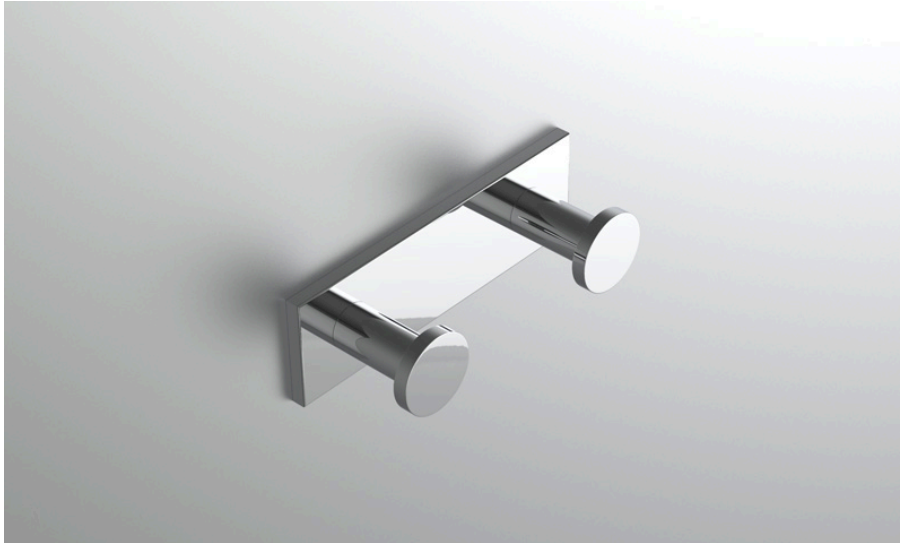

neelnox

LET
THERE
BE **DESIGN.**

FEATURES

- Premium 304 Grade Stainless Steel
- Solid Mount Construction
- Concealed Installation Hardware
- State of the art wall anchors included for installation on Dry wall or Tile

COLLECTION NAVIGATOR

ROBE HOOK DOUBLE

Model	Product	Finishes Available
NAV-RHD2	Robe Hook Double	Multiple finishes available. Over 23 finishes to choose from.

FINISHES			
	Polished (-P)	Antique Copper (-ACOP)	Polished Gold (-PGLD)
	Brushed (-B)	Polished Brass (-PBRS)	Brushed Copper (-BCOP)
	Brushed Gold (-BGLD)	Matte White (-WHT)	Brushed Rose Gold (-BRGD)
	Matte Black (-BLK)	Brushed Modern Bronze (-BMBRZ)	Brushed Black (-BRBLK)
	Oil Rubbed Bronze (-ORB)	Glossy White (-GWHT)	Polished Black (-PBLK)
	Brushed Brass (-BBRS)	Polished Rose Gold (-PRGD)	Antique Nickel (-ANKL)
	Brushed Bronze (-BBRZ)	Unlacquered Brass (-UBRS)	Black Nickel (-NKBL)
	Antique Brass (-ABRS)	Polished Nickel (-PNKL)	