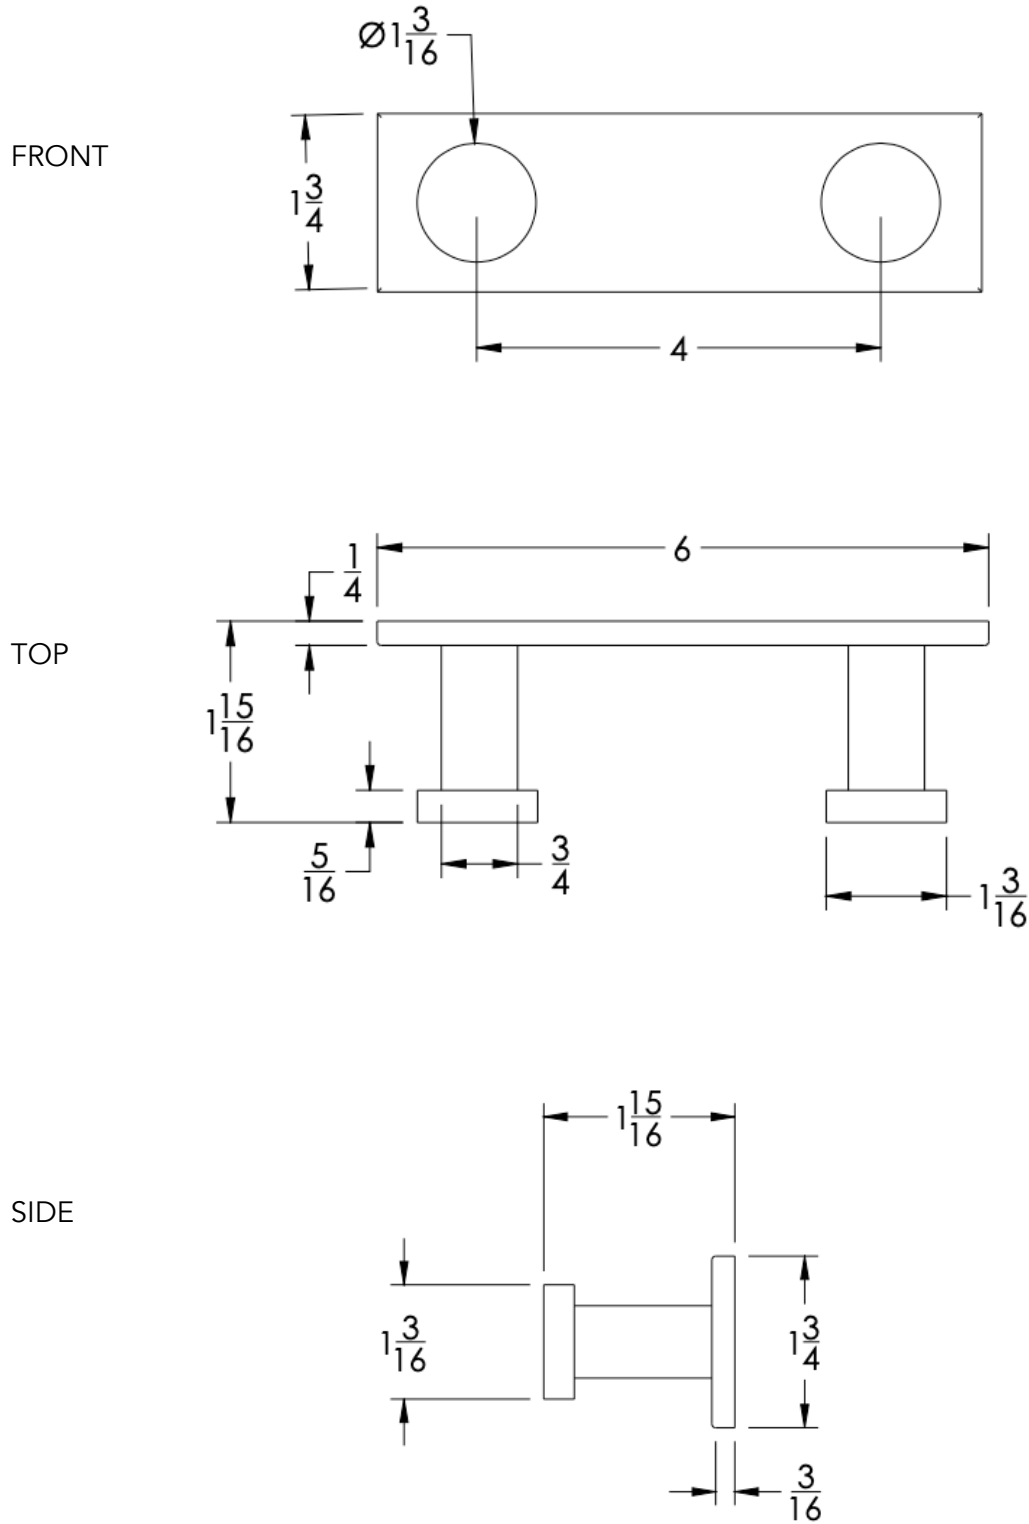

neelnox

LET
THERE
BE **DESIGN.**

FEATURES

- Premium 304 Grade Stainless Steel
- Solid Mount Construction
- Concealed Installation Hardware
- State of the art wall anchors included for installation on Dry wall or Tile

COLLECTION NAVIGATOR

ROBE HOOK DOUBLE

Model	Product	Finishes Available
NAV-RHD2	Robe Hook Double	Multiple finishes available. Over 23 finishes to choose from.

FINISHES			
	Polished (-P)	Antique Copper (-ACOP)	Polished Gold (-PGLD)
	Brushed (-B)	Polished Brass (-PBRS)	Brushed Copper (-BCOP)
	Brushed Gold (-BGLD)	Matte White (-WHT)	Brushed Rose Gold (-BRGD)
	Matte Black (-BLK)	Brushed Modern Bronze (-BMBRZ)	Brushed Black (-BRBLK)
	Oil Rubbed Bronze (-ORB)	Glossy White (-GWHT)	Polished Black (-PBLK)
	Brushed Brass (-BBRS)	Polished Rose Gold (-PRGD)	Antique Nickel (-ANKL)
	Brushed Bronze (-BBRZ)	Unlacquered Brass (-UBRS)	Black Nickel (-NKBL)
	Antique Brass (-ABRS)	Polished Nickel (-PNKL)	

Dimensions in inches

NOTE: Dimensions subject to change without notice.